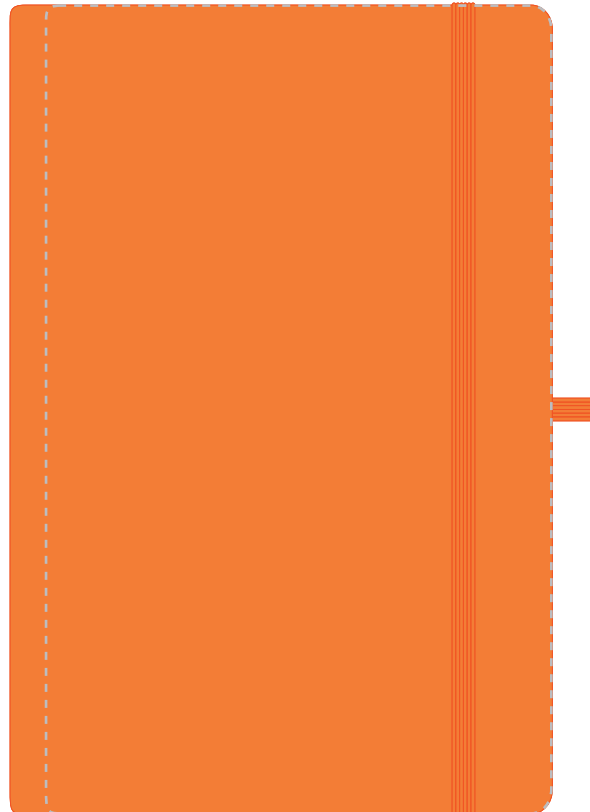

Your Ref:	Quantity:	Product Code: QS0345
Our Ref:	Version: 1	Product Colour: AMBER

PRINTING CONCERNS:

Please note that this product has Sustainability Markings that are not visible from this perspective

We stock this item in the following colours

**PANTONE REFERENCE(S)**

- Debossing / Foil Blocking (Edge to Edge)

ARTWORK SCALE 50%

Product Image for visualisation
- colours may vary

The dashed line is to demonstrate print area and will not appear on your printed item